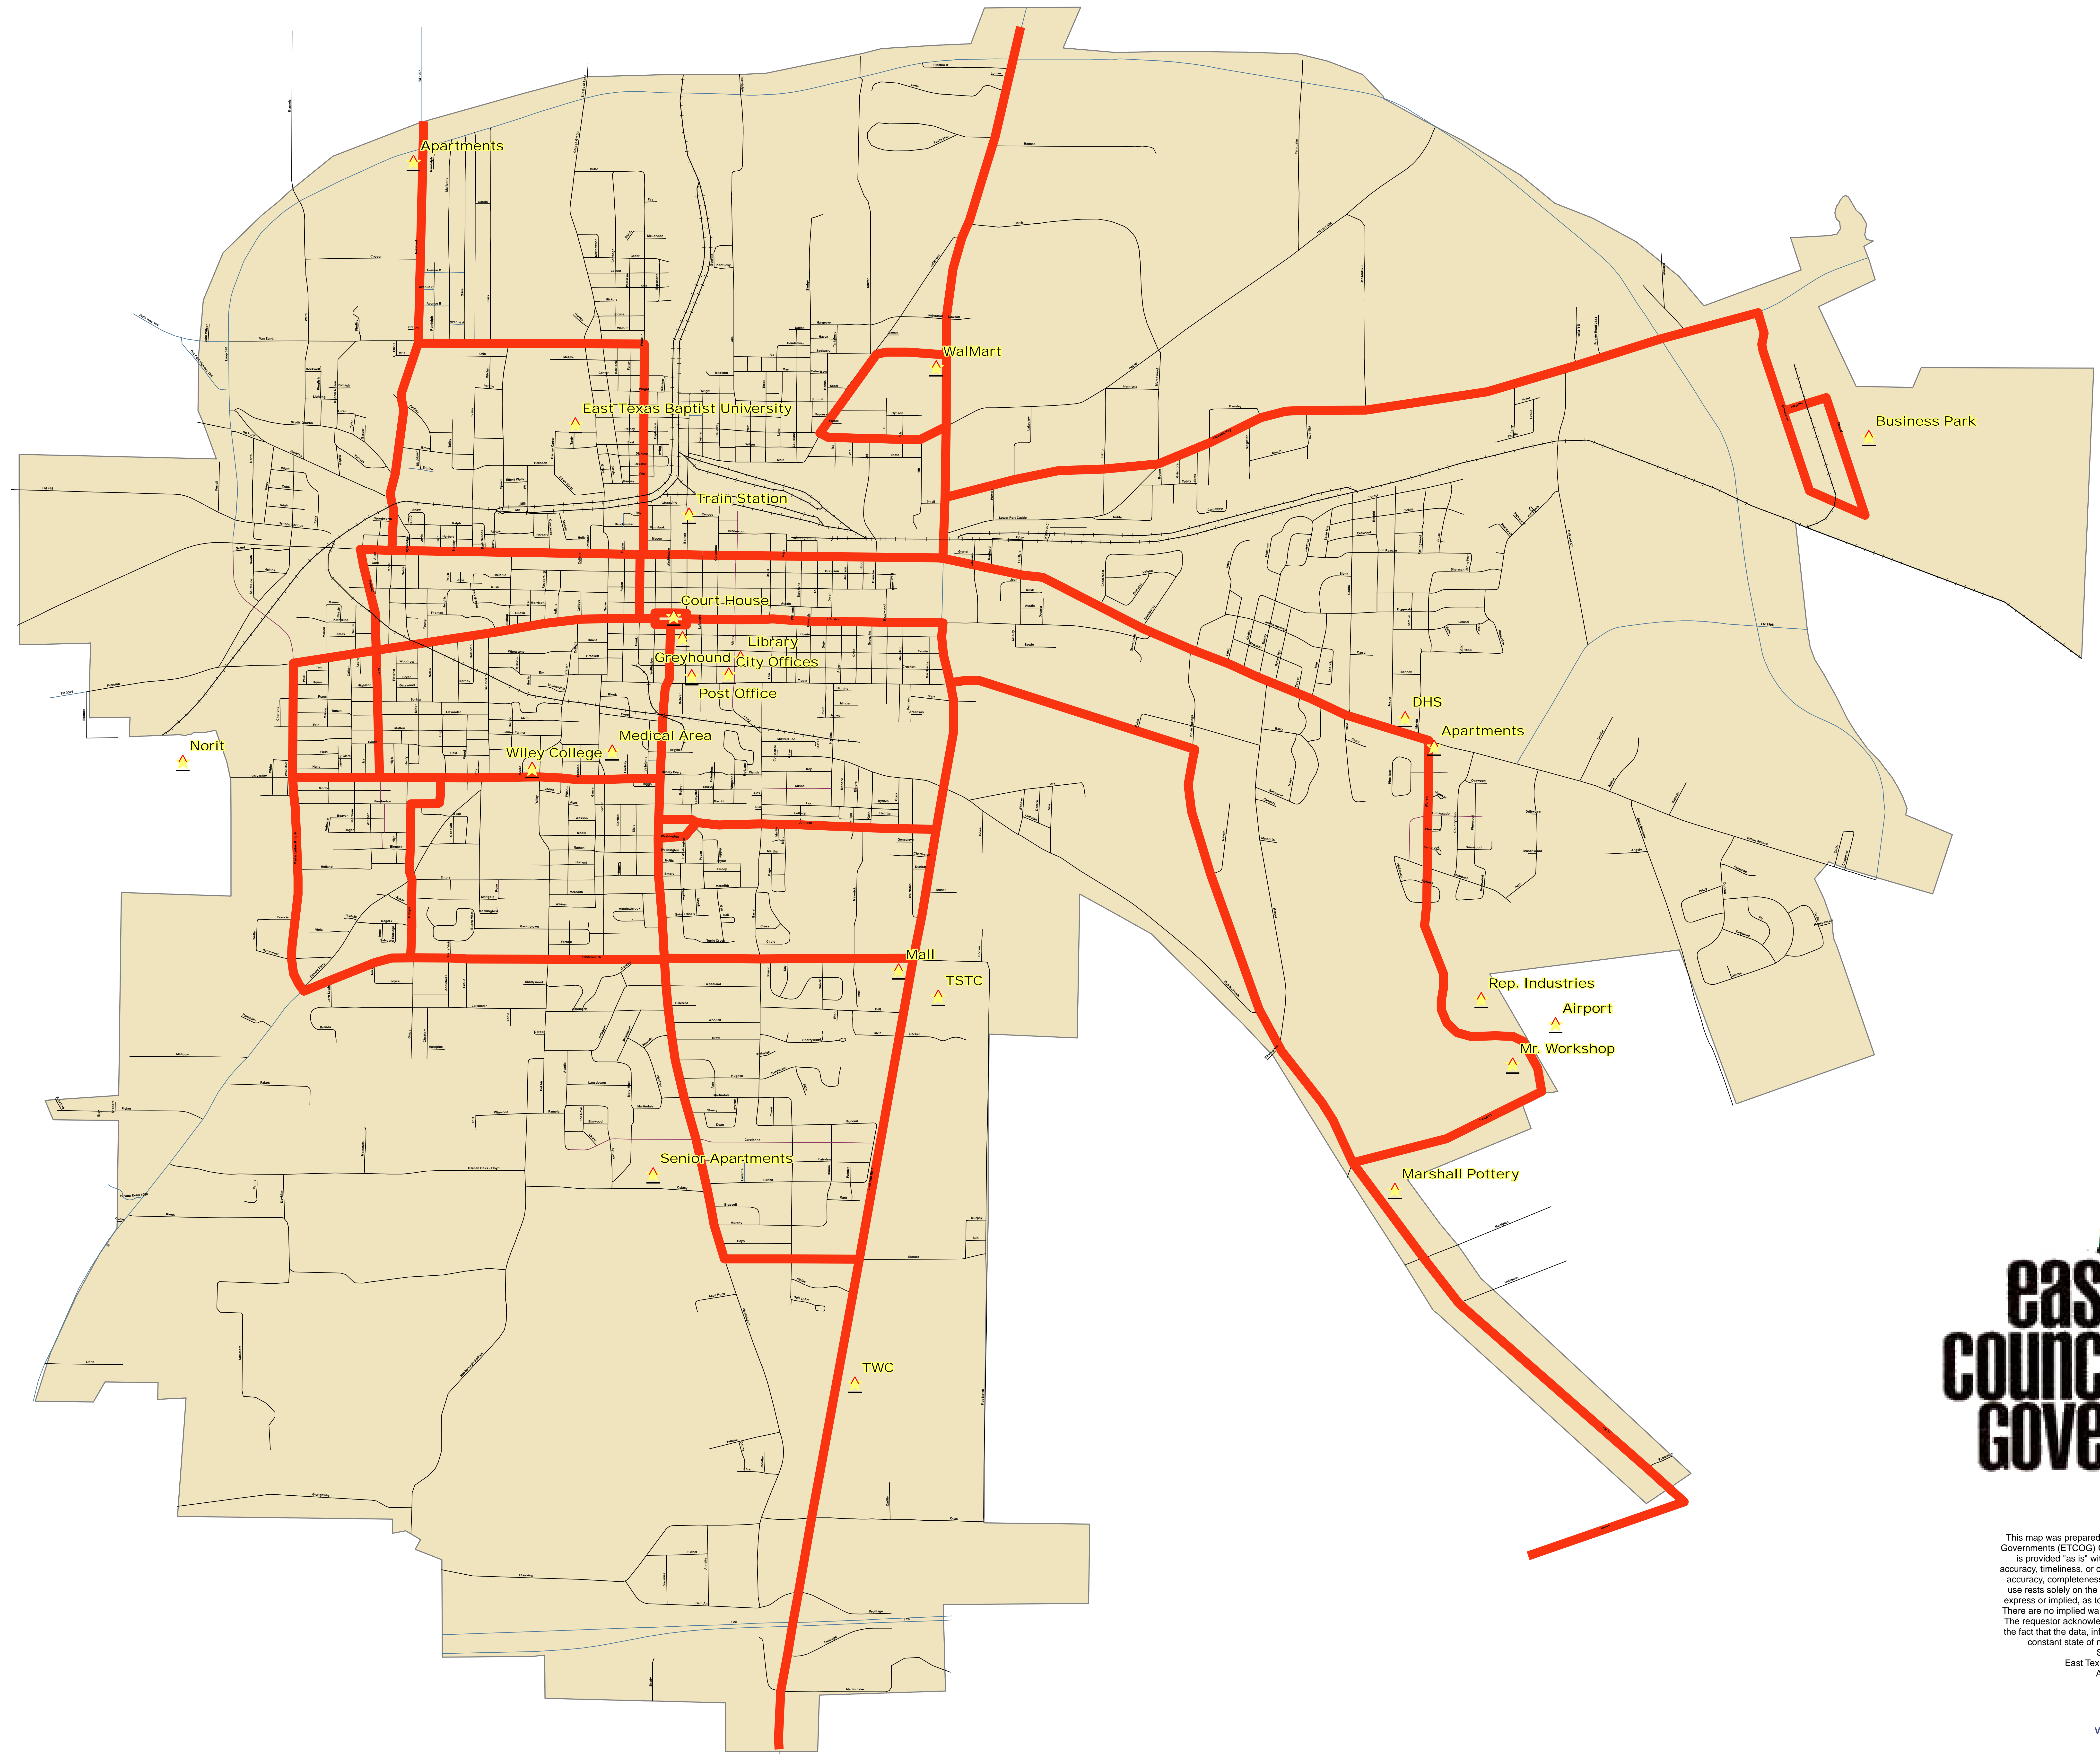

MARSHALL TRANSIT ROUTES

Legend

- Major Attractors
- Bus Routes
- City Streets
- Railroad
- City Boundary